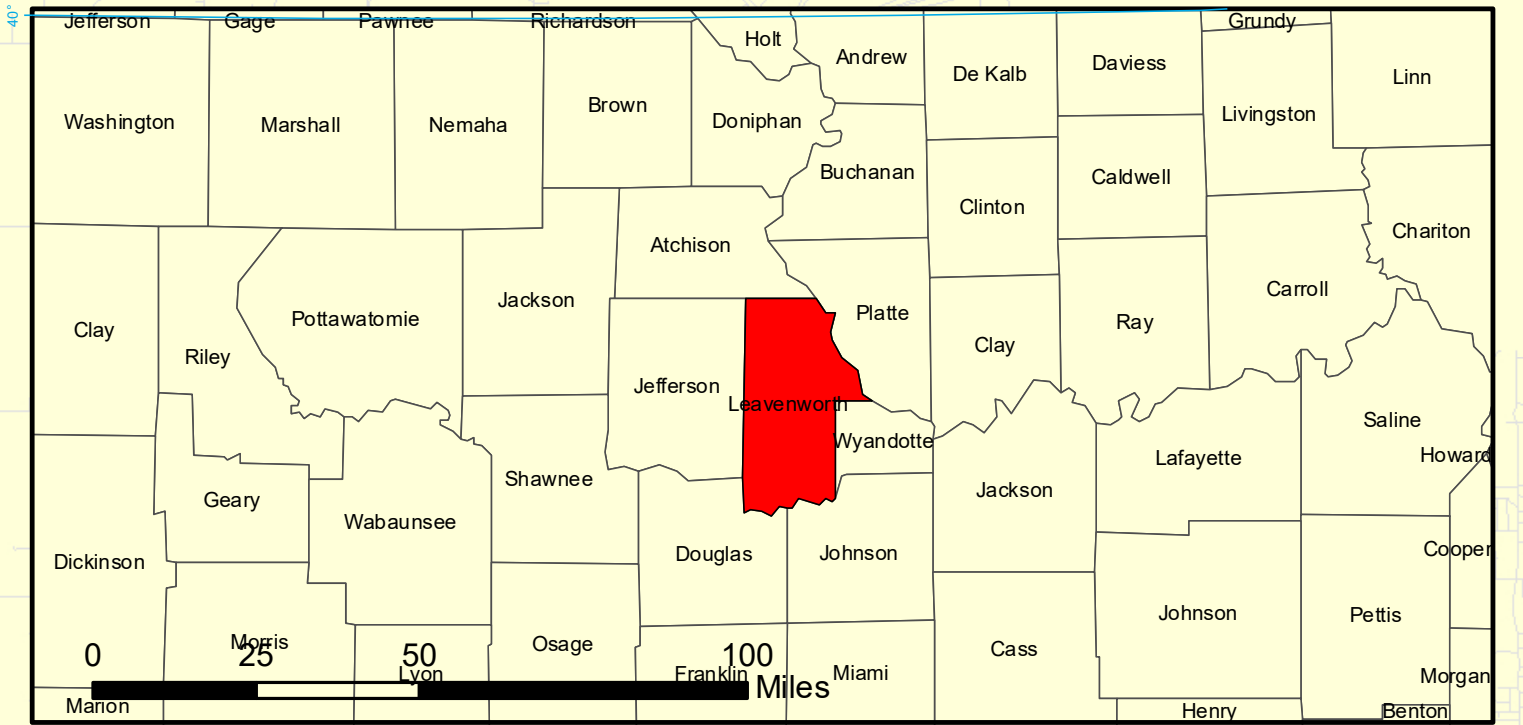

LEAVENWORTH COUNTY KANSAS 2025

Leavenworth County Boundary

Legend
County Boundary

Legend

- City Centerlines
- City Limits
- County Boundary
- Sections
- GRAVEL
- HARD SURFACE
- MINIMUM
- PRIVATE
- State Maintained

Projection: NAD 1983 State Plane Kansas 1501 (US Feet)
Disclaimer: Map is projected in real-world coordinates.
However, it is not intended for legal purposes.
Measurement accuracy is not guaranteed.