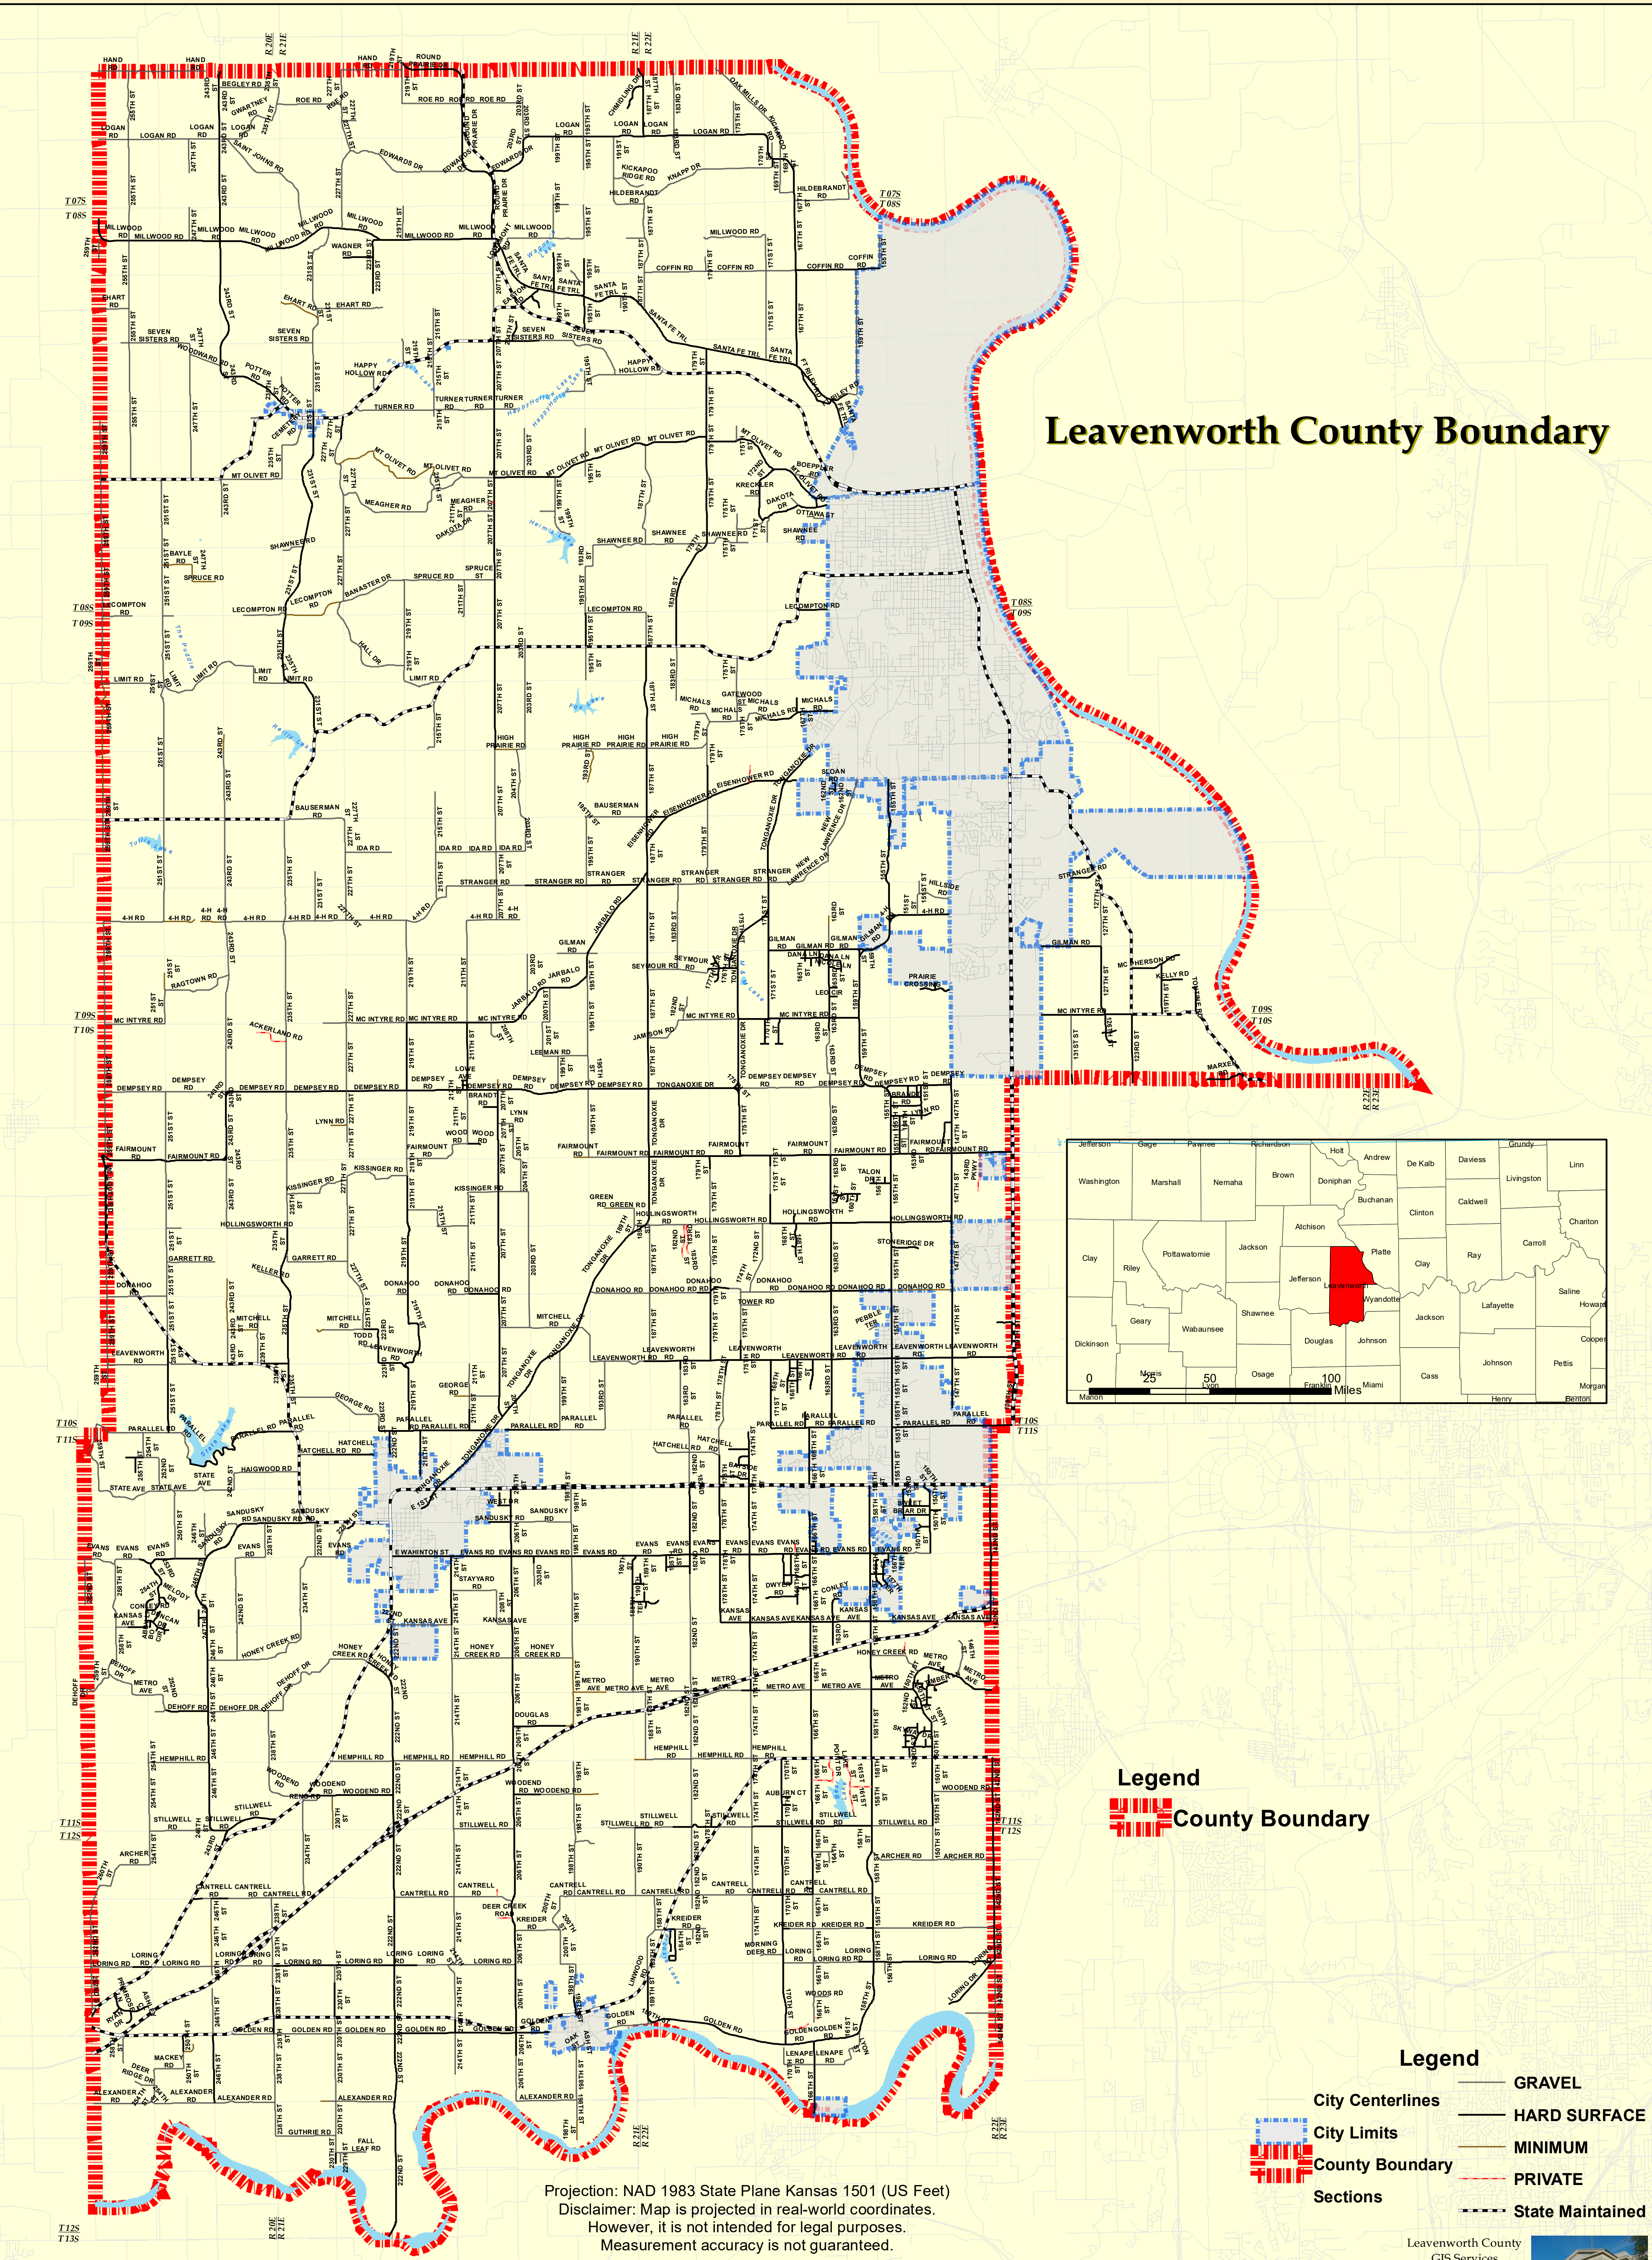

LEAVENWORTH COUNTY KANSAS 2025

Leavenworth County Boundary

Legend
County Boundary

Legend

- City Centerlines
- City Limits
- County Boundary
- Sections
- GRAVEL
- HARD SURFACE
- MINIMUM
- PRIVATE
- State Maintained

Projection: NAD 1983 State Plane Kansas 1501 (US Feet)
Disclaimer: Map is projected in real-world coordinates.
However, it is not intended for legal purposes.
Measurement accuracy is not guaranteed.